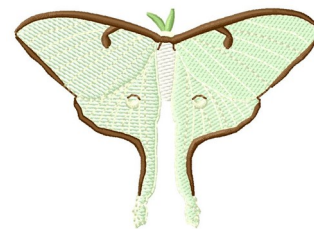

Name: Luna Moth

SKU: GSD01-GBG451

Brand: Grand Slam Designs

Unique Colors: 13 (5 color Stops)

Unique Colors

	Color Name (Color Code)	Manufacturer - Type
	Super White (1001) [No Color Selected]	madeira - rayon
	Dusty Lilac (1263) [No Color Selected]	madeira - rayon
	Crocus (286)	Exquisite - Polyester 1000m

Complete Color Sequence

#		Color Name (Color Code)	Manufacturer - Type
1		Super White (1001) [No Color Selected]	madeira - rayon
2		Super White (1001) [No Color Selected]	madeira - rayon
3		Crocus (286)	Exquisite - Polyester 1000m