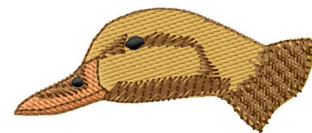

Name: Female Mallard Head Machine
Embroidery Design

SKU: GSD01-GBG427

Brand: Grand Slam Designs

Unique Colors: 13 (4 color Stops)

Unique Colors

	Color Name (Color Code)	Manufacturer - Type
	Super White (1001) [No Color Selected]	madeira - rayon
	Dusty Lilac (1263) [No Color Selected]	madeira - rayon
	Crocus (286)	Exquisite - Polyester 1000m

Complete Color Sequence

#		Color Name (Color Code)	Manufacturer - Type
1		Super White (1001) [No Color Selected]	madeira - rayon
2		Super White (1001) [No Color Selected]	madeira - rayon
3		Crocus (286)	Exquisite - Polyester 1000m