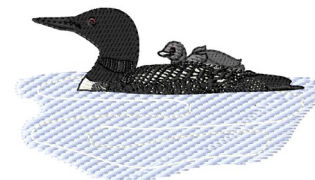

**Name:** Canadian Loons Machine Embroidery Design

**SKU:** GSD01-GBG419

**Brand:** Grand Slam Designs

**Unique Colors:** 13 (11 color Stops)