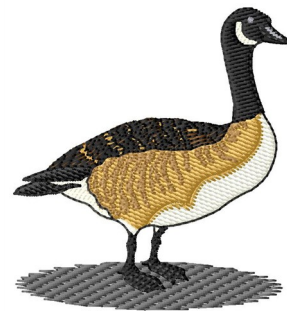

Name: Canadian Goose Machine Embroidery Design

SKU: GSD01-GBG417

Brand: Grand Slam Designs

Unique Colors: 13 (7 color Stops)

Unique Colors

	Color Name (Color Code)	Manufacturer - Type
	Super White (1001) [No Color Selected]	madeira - rayon
	Dusty Lilac (1263) [No Color Selected]	madeira - rayon
	Crocus (286)	Exquisite - Polyester 1000m

Complete Color Sequence

#		Color Name (Color Code)	Manufacturer - Type
1		Super White (1001) [No Color Selected]	madeira - rayon
2		Super White (1001) [No Color Selected]	madeira - rayon
3		Crocus (286)	Exquisite - Polyester 1000m