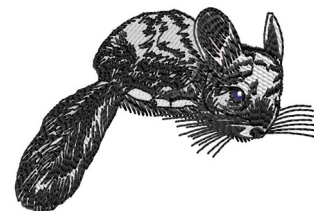

Name: Chinchilla

SKU: GSD01-GBG382

Brand: Grand Slam Designs

Unique Colors: 13 (8 color Stops)

Unique Colors

	Color Name (Color Code)	Manufacturer - Type
	Super White (1001) [No Color Selected]	madeira - rayon
	Dusty Lilac (1263) [No Color Selected]	madeira - rayon
	Crocus (286)	Exquisite - Polyester 1000m

Complete Color Sequence

#		Color Name (Color Code)	Manufacturer - Type
1		Super White (1001) [No Color Selected]	madeira - rayon
2		Super White (1001) [No Color Selected]	madeira - rayon
3		Crocus (286)	Exquisite - Polyester 1000m