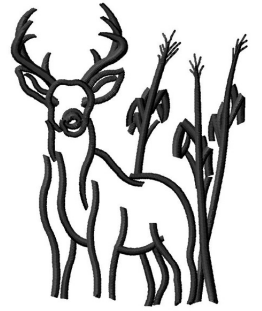

Name: Deer Outline

SKU: GSD01-GBG358

Brand: Grand Slam Designs

Unique Colors: 13 (1 color Stops)

Unique Colors

	Color Name (Color Code)	Manufacturer - Type
	Super White (1001) [No Color Selected]	madeira - rayon
	Dusty Lilac (1263) [No Color Selected]	madeira - rayon
	Crocus (286)	Exquisite - Polyester 1000m