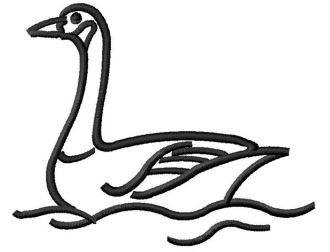

Name: Goose Outline

SKU: GSD01-GBG356

Brand: Grand Slam Designs

Unique Colors: 13 (1 color Stops)

Unique Colors

	Color Name (Color Code)	Manufacturer - Type
	Super White (1001) [No Color Selected]	madeira - rayon
	Dusty Lilac (1263) [No Color Selected]	madeira - rayon
	Crocus (286)	Exquisite - Polyester 1000m