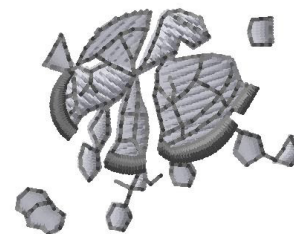

Name: Clay Pigeon Machine Embroidery Design

SKU: GSD01-GBG339

Brand: Grand Slam Designs

Unique Colors: 13 (2 color Stops)

Unique Colors

	Color Name (Color Code)	Manufacturer - Type
	Super White (1001) [No Color Selected]	madeira - rayon
	Dusty Lilac (1263) [No Color Selected]	madeira - rayon
	Crocus (286)	Exquisite - Polyester 1000m

Complete Color Sequence

#		Color Name (Color Code)	Manufacturer - Type
1		Super White (1001) [No Color Selected]	madeira - rayon
2		Super White (1001) [No Color Selected]	madeira - rayon
3		Crocus (286)	Exquisite - Polyester 1000m