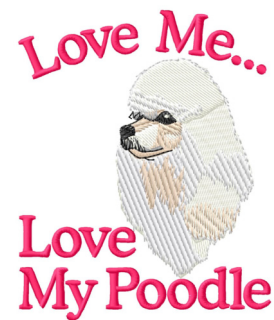

Name: Love Me... Machine Embroidery Design

SKU: GSD01-GBG122T3

Brand: Grand Slam Designs

Unique Colors: 13 (7 color Stops)

Unique Colors

	Color Name (Color Code)	Manufacturer - Type
	Super White (1001) [No Color Selected]	madeira - rayon
	Dusty Lilac (1263) [No Color Selected]	madeira - rayon
	Crocus (286)	Exquisite - Polyester 1000m