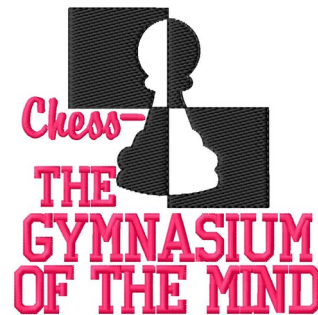

**Name:** Gymnasium of the Mind Machine  
Embroidery Design

**SKU:** GSD01-GAME24T1

**Brand:** Grand Slam Designs

**Unique Colors:** 13 (2 color Stops)