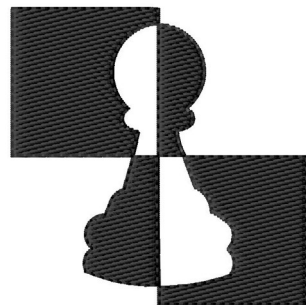

Name: Chess Pawn Square Machine Embroidery Design

SKU: GSD01-GAME24

Brand: Grand Slam Designs

Unique Colors: 13 (1 color Stops)

Unique Colors

| | Color Name (Color Code) | Manufacturer - Type |
|--|--|-----------------------------|
|  | Super White (1001) [No Color Selected] | madeira - rayon |
|  | Dusty Lilac (1263) [No Color Selected] | madeira - rayon |
|  | Crocus (286) | Exquisite - Polyester 1000m |