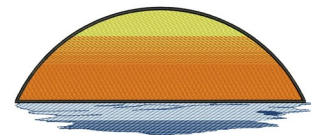

Name: Sunset

SKU: GSD01-Fun79Sun

Brand: Grand Slam Designs

Unique Colors: 13 (5 color Stops)

Unique Colors

| | Color Name (Color Code) | Manufacturer - Type |
|--|--|-----------------------------|
|  | Super White (1001) [No Color Selected] | madeira - rayon |
|  | Dusty Lilac (1263) [No Color Selected] | madeira - rayon |
|  | Crocus (286) | Exquisite - Polyester 1000m |

Complete Color Sequence

| # | | Color Name (Color Code) | Manufacturer - Type |
|---|---|--|--------------------------------|
| 1 |  | Super White (1001) [No Color Selected] | madeira - rayon |
| 2 |  | Super White (1001) [No Color Selected] | madeira - rayon |
| 3 |  | Crocus (286) | Exquisite - Polyester 1000m |