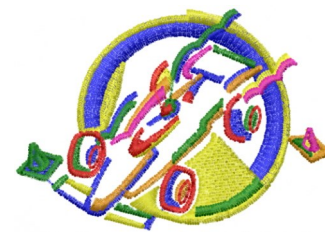

Name: Formula One Logo Machine Embroidery Design

SKU: DS01-Formula_One_Logo

Brand: DataStitch

Unique Colors: 13 (7 color Stops)

Unique Colors

| | Color Name (Color Code) | Manufacturer - Type |
|--|--|-----------------------------|
|  | Super White (1001) [No Color Selected] | madeira - rayon |
|  | Dusty Lilac (1263) [No Color Selected] | madeira - rayon |
|  | Crocus (286) | Exquisite - Polyester 1000m |

Complete Color Sequence

| # | | Color Name (Color Code) | Manufacturer - Type |
|---|---|--|--------------------------------|
| 1 |  | Super White (1001) [No Color Selected] | madeira - rayon |
| 2 |  | Super White (1001) [No Color Selected] | madeira - rayon |
| 3 |  | Crocus (286) | Exquisite - Polyester 1000m |