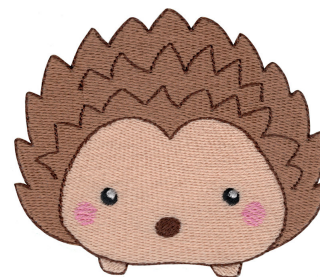

Name: ForestFriends4 Machine Embroidery Design

SKU: BC01-ForestFriends4

Brand: BunnyCup Embroidery

Unique Colors: 13 (6 color Stops)

Unique Colors

	Color Name (Color Code)	Manufacturer - Type
	Super White (1001) [No Color Selected]	madeira - rayon
	Dusty Lilac (1263) [No Color Selected]	madeira - rayon
	Crocus (286)	Exquisite - Polyester 1000m

Complete Color Sequence

#		Color Name (Color Code)	Manufacturer - Type
1		Super White (1001) [No Color Selected]	madeira - rayon
2		Super White (1001) [No Color Selected]	madeira - rayon
3		Crocus (286)	Exquisite - Polyester 1000m