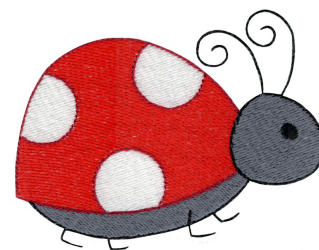

Name: ForestFriends11 Machine Embroidery Design

SKU: BC01-ForestFriends11

Brand: BunnyCup Embroidery

Unique Colors: 13 (5 color Stops)

Unique Colors

	Color Name (Color Code)	Manufacturer - Type
	Super White (1001) [No Color Selected]	madeira - rayon
	Dusty Lilac (1263) [No Color Selected]	madeira - rayon
	Crocus (286)	Exquisite - Polyester 1000m

Complete Color Sequence

#		Color Name (Color Code)	Manufacturer - Type
1		Super White (1001) [No Color Selected]	madeira - rayon
2		Super White (1001) [No Color Selected]	madeira - rayon
3		Crocus (286)	Exquisite - Polyester 1000m