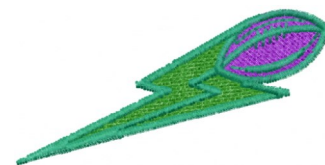

Name: Football Lightning Machine Embroidery Design

SKU: DS01-Football_Lightning

Brand: DataStitch

Unique Colors: 13 (3 color Stops)

Unique Colors

	Color Name (Color Code)	Manufacturer - Type
	Super White (1001) [No Color Selected]	madeira - rayon
	Dusty Lilac (1263) [No Color Selected]	madeira - rayon
	Crocus (286)	Exquisite - Polyester 1000m

Complete Color Sequence

#		Color Name (Color Code)	Manufacturer - Type
1		Super White (1001) [No Color Selected]	madeira - rayon
2		Super White (1001) [No Color Selected]	madeira - rayon
3		Crocus (286)	Exquisite - Polyester 1000m