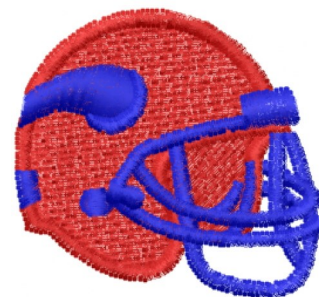

Name: Football Helmet Machine Embroidery Design

SKU: DS01-Football_Helmet_Two

Brand: DataStitch

Unique Colors: 13 (2 color Stops)

Unique Colors

	Color Name (Color Code)	Manufacturer - Type
	Super White (1001) [No Color Selected]	madeira - rayon
	Dusty Lilac (1263) [No Color Selected]	madeira - rayon
	Crocus (286)	Exquisite - Polyester 1000m

Complete Color Sequence

#		Color Name (Color Code)	Manufacturer - Type
1		Super White (1001) [No Color Selected]	madeira - rayon
2		Super White (1001) [No Color Selected]	madeira - rayon
3		Crocus (286)	Exquisite - Polyester 1000m