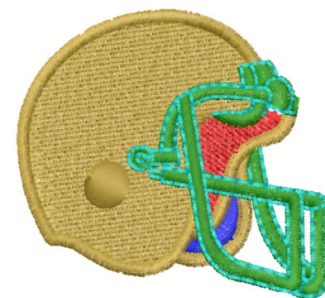

Name: Football Helmet Machine Embroidery Design

SKU: DS01-Football_Helmet

Brand: DataStitch

Unique Colors: 13 (5 color Stops)

Unique Colors

	Color Name (Color Code)	Manufacturer - Type
	Super White (1001) [No Color Selected]	madeira - rayon
	Dusty Lilac (1263) [No Color Selected]	madeira - rayon
	Crocus (286)	Exquisite - Polyester 1000m

Complete Color Sequence

#		Color Name (Color Code)	Manufacturer - Type
1		Super White (1001) [No Color Selected]	madeira - rayon
2		Super White (1001) [No Color Selected]	madeira - rayon
3		Crocus (286)	Exquisite - Polyester 1000m