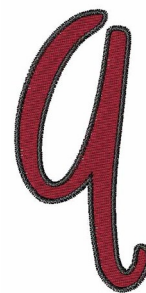

Name: Curvy Handwriting Q

SKU: WD02-Font9_Q

Brand: Windmill Designs

Unique Colors: 13 (2 color Stops)

Unique Colors

	Color Name (Color Code)	Manufacturer - Type
	Super White (1001) [No Color Selected]	madeira - rayon
	Dusty Lilac (1263) [No Color Selected]	madeira - rayon
	Crocus (286)	Exquisite - Polyester 1000m

Complete Color Sequence

#		Color Name (Color Code)	Manufacturer - Type
1		Super White (1001) [No Color Selected]	madeira - rayon
2		Super White (1001) [No Color Selected]	madeira - rayon
3		Crocus (286)	Exquisite - Polyester 1000m