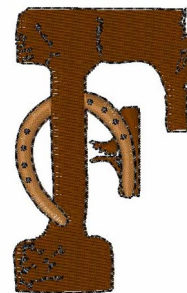

**Name:** Cowboy Western F Machine Embroidery Design

**SKU:** WD02-Font8\_F

**Brand:** Windmill Designs

**Unique Colors:** 13 (3 color Stops)

## Unique Colors

	<b>Color Name (Color Code)</b>	<b>Manufacturer - Type</b>
	Super White (1001) [No Color Selected]	madeira - rayon
	Dusty Lilac (1263) [No Color Selected]	madeira - rayon
	Crocus (286)	Exquisite - Polyester 1000m

# Complete Color Sequence

#		Color Name (Color Code)	Manufacturer - Type
1		Super White (1001) [No Color Selected]	madeira - rayon
2		Super White (1001) [No Color Selected]	madeira - rayon
3		Crocus (286)	Exquisite - Polyester 1000m