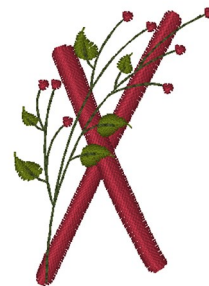

Name: Holiday Holly X Machine Embroidery Design

SKU: WD02-Font7_X

Brand: Windmill Designs

Unique Colors: 13 (4 color Stops)

Unique Colors

	Color Name (Color Code)	Manufacturer - Type
	Super White (1001) [No Color Selected]	madeira - rayon
	Dusty Lilac (1263) [No Color Selected]	madeira - rayon
	Crocus (286)	Exquisite - Polyester 1000m

Complete Color Sequence

#		Color Name (Color Code)	Manufacturer - Type
1		Super White (1001) [No Color Selected]	madeira - rayon
2		Super White (1001) [No Color Selected]	madeira - rayon
3		Crocus (286)	Exquisite - Polyester 1000m