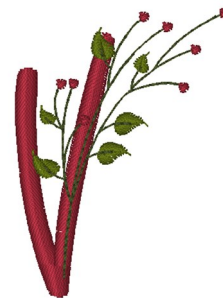

Name: Holiday Holly V Machine Embroidery Design

SKU: WD02-Font7_V

Brand: Windmill Designs

Unique Colors: 13 (4 color Stops)

Unique Colors

	Color Name (Color Code)	Manufacturer - Type
	Super White (1001) [No Color Selected]	madeira - rayon
	Dusty Lilac (1263) [No Color Selected]	madeira - rayon
	Crocus (286)	Exquisite - Polyester 1000m

Complete Color Sequence

#		Color Name (Color Code)	Manufacturer - Type
1		Super White (1001) [No Color Selected]	madeira - rayon
2		Super White (1001) [No Color Selected]	madeira - rayon
3		Crocus (286)	Exquisite - Polyester 1000m