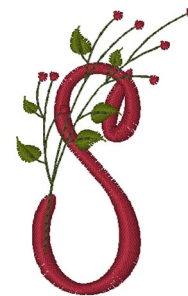

Name: Holiday Holly S Machine Embroidery Design

SKU: WD02-Font7_S

Brand: Windmill Designs

Unique Colors: 13 (4 color Stops)

Unique Colors

	Color Name (Color Code)	Manufacturer - Type
	Super White (1001) [No Color Selected]	madeira - rayon
	Dusty Lilac (1263) [No Color Selected]	madeira - rayon
	Crocus (286)	Exquisite - Polyester 1000m

Complete Color Sequence

#		Color Name (Color Code)	Manufacturer - Type
1		Super White (1001) [No Color Selected]	madeira - rayon
2		Super White (1001) [No Color Selected]	madeira - rayon
3		Crocus (286)	Exquisite - Polyester 1000m