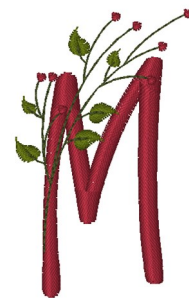

Name: Holiday Holly M Machine Embroidery Design

SKU: WD02-Font7_M

Brand: Windmill Designs

Unique Colors: 13 (4 color Stops)

Unique Colors

	Color Name (Color Code)	Manufacturer - Type
	Super White (1001) [No Color Selected]	madeira - rayon
	Dusty Lilac (1263) [No Color Selected]	madeira - rayon
	Crocus (286)	Exquisite - Polyester 1000m

Complete Color Sequence

#		Color Name (Color Code)	Manufacturer - Type
1		Super White (1001) [No Color Selected]	madeira - rayon
2		Super White (1001) [No Color Selected]	madeira - rayon
3		Crocus (286)	Exquisite - Polyester 1000m