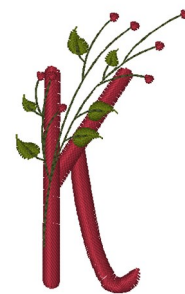

Name: Holiday Holly K Machine Embroidery Design

SKU: WD02-Font7_K

Brand: Windmill Designs

Unique Colors: 13 (4 color Stops)

Unique Colors

	Color Name (Color Code)	Manufacturer - Type
	Super White (1001) [No Color Selected]	madeira - rayon
	Dusty Lilac (1263) [No Color Selected]	madeira - rayon
	Crocus (286)	Exquisite - Polyester 1000m

Complete Color Sequence

#		Color Name (Color Code)	Manufacturer - Type
1		Super White (1001) [No Color Selected]	madeira - rayon
2		Super White (1001) [No Color Selected]	madeira - rayon
3		Crocus (286)	Exquisite - Polyester 1000m