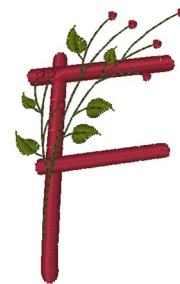

Name: Holiday Holly F Machine Embroidery Design

SKU: WD02-Font7_F

Brand: Windmill Designs

Unique Colors: 13 (4 color Stops)

Unique Colors

	Color Name (Color Code)	Manufacturer - Type
	Super White (1001) [No Color Selected]	madeira - rayon
	Dusty Lilac (1263) [No Color Selected]	madeira - rayon
	Crocus (286)	Exquisite - Polyester 1000m

Complete Color Sequence

#		Color Name (Color Code)	Manufacturer - Type
1		Super White (1001) [No Color Selected]	madeira - rayon
2		Super White (1001) [No Color Selected]	madeira - rayon
3		Crocus (286)	Exquisite - Polyester 1000m