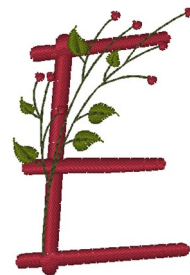

Name: Holiday Holly E Machine Embroidery Design

SKU: WD02-Font7_E

Brand: Windmill Designs

Unique Colors: 13 (4 color Stops)

Unique Colors

	Color Name (Color Code)	Manufacturer - Type
	Super White (1001) [No Color Selected]	madeira - rayon
	Dusty Lilac (1263) [No Color Selected]	madeira - rayon
	Crocus (286)	Exquisite - Polyester 1000m

Complete Color Sequence

#		Color Name (Color Code)	Manufacturer - Type
1		Super White (1001) [No Color Selected]	madeira - rayon
2		Super White (1001) [No Color Selected]	madeira - rayon
3		Crocus (286)	Exquisite - Polyester 1000m