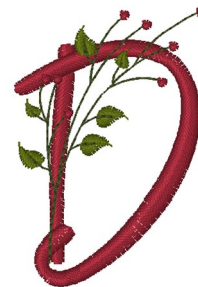

Name: Holiday Holly D Machine Embroidery Design

SKU: WD02-Font7_D

Brand: Windmill Designs

Unique Colors: 13 (4 color Stops)

Unique Colors

	Color Name (Color Code)	Manufacturer - Type
	Super White (1001) [No Color Selected]	madeira - rayon
	Dusty Lilac (1263) [No Color Selected]	madeira - rayon
	Crocus (286)	Exquisite - Polyester 1000m

Complete Color Sequence

#		Color Name (Color Code)	Manufacturer - Type
1		Super White (1001) [No Color Selected]	madeira - rayon
2		Super White (1001) [No Color Selected]	madeira - rayon
3		Crocus (286)	Exquisite - Polyester 1000m