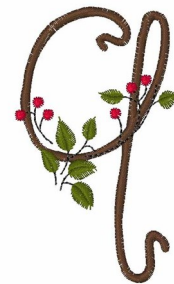

Name: Christmas Holly Q Machine Embroidery Design

SKU: WD02-Font6_Q

Brand: Windmill Designs

Unique Colors: 13 (4 color Stops)

Unique Colors

	Color Name (Color Code)	Manufacturer - Type
	Super White (1001) [No Color Selected]	madeira - rayon
	Dusty Lilac (1263) [No Color Selected]	madeira - rayon
	Crocus (286)	Exquisite - Polyester 1000m

Complete Color Sequence

#		Color Name (Color Code)	Manufacturer - Type
1		Super White (1001) [No Color Selected]	madeira - rayon
2		Super White (1001) [No Color Selected]	madeira - rayon
3		Crocus (286)	Exquisite - Polyester 1000m