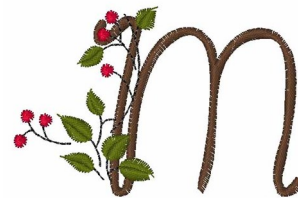

Name: Christmas Holly M Machine Embroidery Design

SKU: WD02-Font6_M

Brand: Windmill Designs

Unique Colors: 13 (4 color Stops)

Unique Colors

	Color Name (Color Code)	Manufacturer - Type
	Super White (1001) [No Color Selected]	madeira - rayon
	Dusty Lilac (1263) [No Color Selected]	madeira - rayon
	Crocus (286)	Exquisite - Polyester 1000m