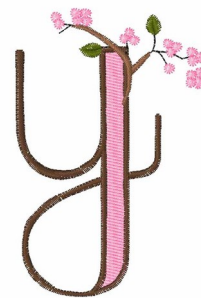

**Name:** Cherry Blossom Y

**SKU:** WD02-Font5\_Y

**Brand:** Windmill Designs

**Unique Colors:** 13 (5 color Stops)

## Unique Colors

	<b>Color Name (Color Code)</b>	<b>Manufacturer - Type</b>
	Super White (1001) [No Color Selected]	madeira - rayon
	Dusty Lilac (1263) [No Color Selected]	madeira - rayon
	Crocus (286)	Exquisite - Polyester 1000m

# Complete Color Sequence

#		Color Name (Color Code)	Manufacturer - Type
1		Super White (1001) [No Color Selected]	madeira - rayon
2		Super White (1001) [No Color Selected]	madeira - rayon
3		Crocus (286)	Exquisite - Polyester 1000m