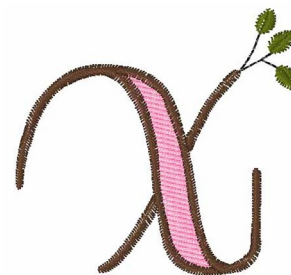

Name: Cherry Blossom X

SKU: WD02-Font5_X

Brand: Windmill Designs

Unique Colors: 13 (4 color Stops)

Unique Colors

	Color Name (Color Code)	Manufacturer - Type
	Super White (1001) [No Color Selected]	madeira - rayon
	Dusty Lilac (1263) [No Color Selected]	madeira - rayon
	Crocus (286)	Exquisite - Polyester 1000m

Complete Color Sequence

#		Color Name (Color Code)	Manufacturer - Type
1		Super White (1001) [No Color Selected]	madeira - rayon
2		Super White (1001) [No Color Selected]	madeira - rayon
3		Crocus (286)	Exquisite - Polyester 1000m