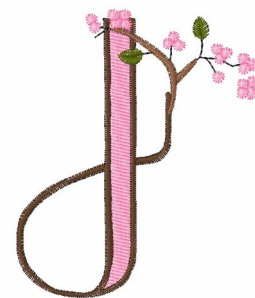

Name: Cherry Blossom J

SKU: WD02-Font5_J

Brand: Windmill Designs

Unique Colors: 13 (5 color Stops)

Unique Colors

	Color Name (Color Code)	Manufacturer - Type
	Super White (1001) [No Color Selected]	madeira - rayon
	Dusty Lilac (1263) [No Color Selected]	madeira - rayon
	Crocus (286)	Exquisite - Polyester 1000m

Complete Color Sequence

#		Color Name (Color Code)	Manufacturer - Type
1		Super White (1001) [No Color Selected]	madeira - rayon
2		Super White (1001) [No Color Selected]	madeira - rayon
3		Crocus (286)	Exquisite - Polyester 1000m