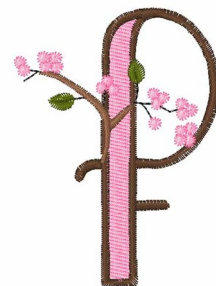

Name: Cherry Blossom F

SKU: WD02-Font5_F

Brand: Windmill Designs

Unique Colors: 13 (5 color Stops)

Unique Colors

	Color Name (Color Code)	Manufacturer - Type
	Super White (1001) [No Color Selected]	madeira - rayon
	Dusty Lilac (1263) [No Color Selected]	madeira - rayon
	Crocus (286)	Exquisite - Polyester 1000m

Complete Color Sequence

#		Color Name (Color Code)	Manufacturer - Type
1		Super White (1001) [No Color Selected]	madeira - rayon
2		Super White (1001) [No Color Selected]	madeira - rayon
3		Crocus (286)	Exquisite - Polyester 1000m