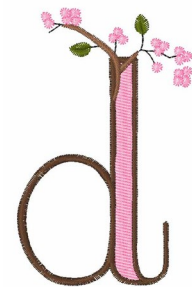

Name: Cherry Blossom D

SKU: WD02-Font5_D

Brand: Windmill Designs

Unique Colors: 13 (5 color Stops)

Unique Colors

	Color Name (Color Code)	Manufacturer - Type
	Super White (1001) [No Color Selected]	madeira - rayon
	Dusty Lilac (1263) [No Color Selected]	madeira - rayon
	Crocus (286)	Exquisite - Polyester 1000m

Complete Color Sequence

#		Color Name (Color Code)	Manufacturer - Type
1		Super White (1001) [No Color Selected]	madeira - rayon
2		Super White (1001) [No Color Selected]	madeira - rayon
3		Crocus (286)	Exquisite - Polyester 1000m