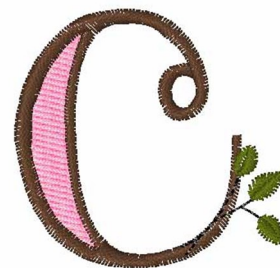

Name: Cherry Blossom C

SKU: WD02-Font5_C

Brand: Windmill Designs

Unique Colors: 13 (4 color Stops)

Unique Colors

	Color Name (Color Code)	Manufacturer - Type
	Super White (1001) [No Color Selected]	madeira - rayon
	Dusty Lilac (1263) [No Color Selected]	madeira - rayon
	Crocus (286)	Exquisite - Polyester 1000m

Complete Color Sequence

#		Color Name (Color Code)	Manufacturer - Type
1		Super White (1001) [No Color Selected]	madeira - rayon
2		Super White (1001) [No Color Selected]	madeira - rayon
3		Crocus (286)	Exquisite - Polyester 1000m