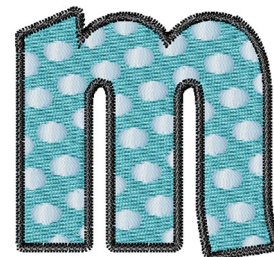

**Name:** Block Baby Fun M

**SKU:** WD02-Font4\_M

**Brand:** Windmill Designs

**Unique Colors:** 13 (3 color Stops)

## Unique Colors

	<b>Color Name (Color Code)</b>	<b>Manufacturer - Type</b>
	Super White (1001) [No Color Selected]	madeira - rayon
	Dusty Lilac (1263) [No Color Selected]	madeira - rayon
	Crocus (286)	Exquisite - Polyester 1000m

# Complete Color Sequence

#		Color Name (Color Code)	Manufacturer - Type
1		Super White (1001) [No Color Selected]	madeira - rayon
2		Super White (1001) [No Color Selected]	madeira - rayon
3		Crocus (286)	Exquisite - Polyester 1000m