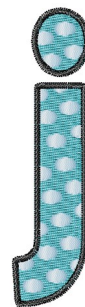

**Name:** Block Baby Fun J

**SKU:** WD02-Font4\_J

**Brand:** Windmill Designs

**Unique Colors:** 13 (3 color Stops)

## Unique Colors

	<b>Color Name (Color Code)</b>	<b>Manufacturer - Type</b>
	Super White (1001) [No Color Selected]	madeira - rayon
	Dusty Lilac (1263) [No Color Selected]	madeira - rayon
	Crocus (286)	Exquisite - Polyester 1000m

# Complete Color Sequence

#		Color Name (Color Code)	Manufacturer - Type
1		Super White (1001) [No Color Selected]	madeira - rayon
2		Super White (1001) [No Color Selected]	madeira - rayon
3		Crocus (286)	Exquisite - Polyester 1000m