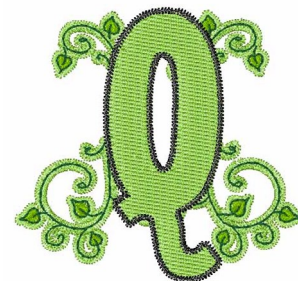

Name: Vine Q

SKU: WD02-Font2_Q

Brand: Windmill Designs

Unique Colors: 13 (5 color Stops)

Unique Colors

	Color Name (Color Code)	Manufacturer - Type
	Super White (1001) [No Color Selected]	madeira - rayon
	Dusty Lilac (1263) [No Color Selected]	madeira - rayon
	Crocus (286)	Exquisite - Polyester 1000m