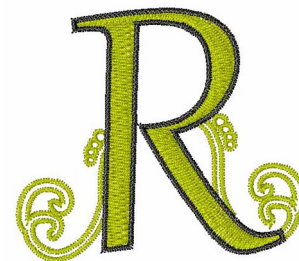

Name: Swirl R Machine Embroidery Design

SKU: WD02-Font1_R

Brand: Windmill Designs

Unique Colors: 13 (2 color Stops)

Unique Colors

	Color Name (Color Code)	Manufacturer - Type
	Super White (1001) [No Color Selected]	madeira - rayon
	Dusty Lilac (1263) [No Color Selected]	madeira - rayon
	Crocus (286)	Exquisite - Polyester 1000m

Complete Color Sequence

#		Color Name (Color Code)	Manufacturer - Type
1		Super White (1001) [No Color Selected]	madeira - rayon
2		Super White (1001) [No Color Selected]	madeira - rayon
3		Crocus (286)	Exquisite - Polyester 1000m