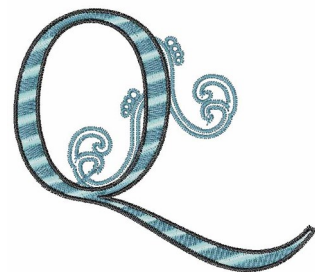

Name: Swirl Q Machine Embroidery Design

SKU: WD02-Font1_Q

Brand: Windmill Designs

Unique Colors: 13 (3 color Stops)

Unique Colors

	Color Name (Color Code)	Manufacturer - Type
	Super White (1001) [No Color Selected]	madeira - rayon
	Dusty Lilac (1263) [No Color Selected]	madeira - rayon
	Crocus (286)	Exquisite - Polyester 1000m

Complete Color Sequence

#		Color Name (Color Code)	Manufacturer - Type
1		Super White (1001) [No Color Selected]	madeira - rayon
2		Super White (1001) [No Color Selected]	madeira - rayon
3		Crocus (286)	Exquisite - Polyester 1000m