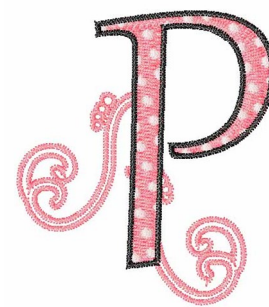

Name: Swirl P Machine Embroidery Design

SKU: WD02-Font1_P

Brand: Windmill Designs

Unique Colors: 13 (3 color Stops)

Unique Colors

	Color Name (Color Code)	Manufacturer - Type
	Super White (1001) [No Color Selected]	madeira - rayon
	Dusty Lilac (1263) [No Color Selected]	madeira - rayon
	Crocus (286)	Exquisite - Polyester 1000m

Complete Color Sequence

#		Color Name (Color Code)	Manufacturer - Type
1		Super White (1001) [No Color Selected]	madeira - rayon
2		Super White (1001) [No Color Selected]	madeira - rayon
3		Crocus (286)	Exquisite - Polyester 1000m