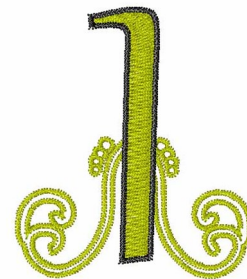

Name: Swirl I Machine Embroidery Design

SKU: WD02-Font1_I

Brand: Windmill Designs

Unique Colors: 13 (2 color Stops)

Unique Colors

	Color Name (Color Code)	Manufacturer - Type
	Super White (1001) [No Color Selected]	madeira - rayon
	Dusty Lilac (1263) [No Color Selected]	madeira - rayon
	Crocus (286)	Exquisite - Polyester 1000m

Complete Color Sequence

#		Color Name (Color Code)	Manufacturer - Type
1		Super White (1001) [No Color Selected]	madeira - rayon
2		Super White (1001) [No Color Selected]	madeira - rayon
3		Crocus (286)	Exquisite - Polyester 1000m