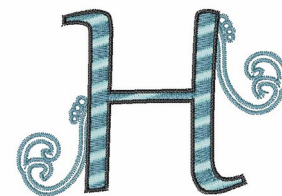

Name: Swirl H Machine Embroidery Design

SKU: WD02-Font1_H

Brand: Windmill Designs

Unique Colors: 13 (3 color Stops)

Unique Colors

	Color Name (Color Code)	Manufacturer - Type
	Super White (1001) [No Color Selected]	madeira - rayon
	Dusty Lilac (1263) [No Color Selected]	madeira - rayon
	Crocus (286)	Exquisite - Polyester 1000m