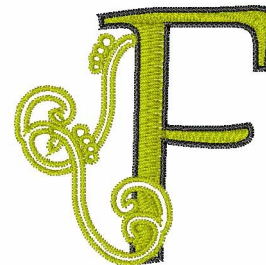

Name: Swirl F Machine Embroidery Design

SKU: WD02-Font1_F

Brand: Windmill Designs

Unique Colors: 13 (2 color Stops)

Unique Colors

	Color Name (Color Code)	Manufacturer - Type
	Super White (1001) [No Color Selected]	madeira - rayon
	Dusty Lilac (1263) [No Color Selected]	madeira - rayon
	Crocus (286)	Exquisite - Polyester 1000m