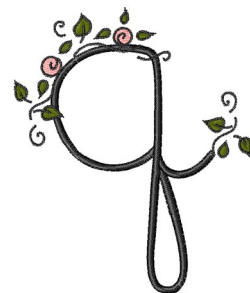

Name: Rose Vine Swirl Q Machine Embroidery Design

SKU: WD02-Font17_Q

Brand: Windmill Designs

Unique Colors: 13 (4 color Stops)

Unique Colors

	Color Name (Color Code)	Manufacturer - Type
	Super White (1001) [No Color Selected]	madeira - rayon
	Dusty Lilac (1263) [No Color Selected]	madeira - rayon
	Crocus (286)	Exquisite - Polyester 1000m