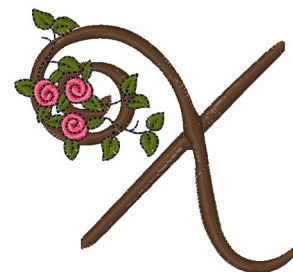

Name: Pink Rose Monogram X Machine
Embroidery Design

SKU: WD02-Font16_X

Brand: Windmill Designs

Unique Colors: 13 (4 color Stops)

Unique Colors

	Color Name (Color Code)	Manufacturer - Type
	Super White (1001) [No Color Selected]	madeira - rayon
	Dusty Lilac (1263) [No Color Selected]	madeira - rayon
	Crocus (286)	Exquisite - Polyester 1000m

Complete Color Sequence

#		Color Name (Color Code)	Manufacturer - Type
1		Super White (1001) [No Color Selected]	madeira - rayon
2		Super White (1001) [No Color Selected]	madeira - rayon
3		Crocus (286)	Exquisite - Polyester 1000m