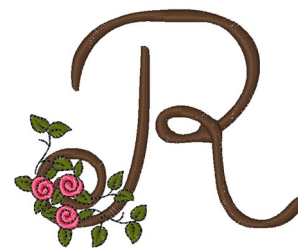

Name: Pink Rose Monogram R Machine
Embroidery Design

SKU: WD02-Font16_R

Brand: Windmill Designs

Unique Colors: 13 (4 color Stops)

Unique Colors

	Color Name (Color Code)	Manufacturer - Type
	Super White (1001) [No Color Selected]	madeira - rayon
	Dusty Lilac (1263) [No Color Selected]	madeira - rayon
	Crocus (286)	Exquisite - Polyester 1000m