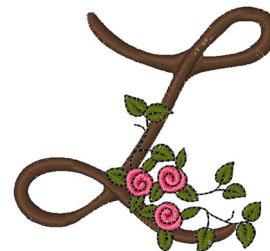

Name: Pink Rose Monogram L Machine
Embroidery Design

SKU: WD02-Font16_L

Brand: Windmill Designs

Unique Colors: 13 (4 color Stops)

Unique Colors

	Color Name (Color Code)	Manufacturer - Type
	Super White (1001) [No Color Selected]	madeira - rayon
	Dusty Lilac (1263) [No Color Selected]	madeira - rayon
	Crocus (286)	Exquisite - Polyester 1000m

Complete Color Sequence

#		Color Name (Color Code)	Manufacturer - Type
1		Super White (1001) [No Color Selected]	madeira - rayon
2		Super White (1001) [No Color Selected]	madeira - rayon
3		Crocus (286)	Exquisite - Polyester 1000m