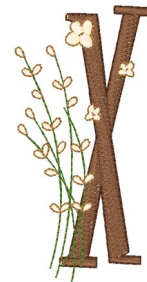

Name: Pink Flowers X

SKU: WD02-Font15_X

Brand: Windmill Designs

Unique Colors: 13 (5 color Stops)

Unique Colors

	Color Name (Color Code)	Manufacturer - Type
	Super White (1001) [No Color Selected]	madeira - rayon
	Dusty Lilac (1263) [No Color Selected]	madeira - rayon
	Crocus (286)	Exquisite - Polyester 1000m